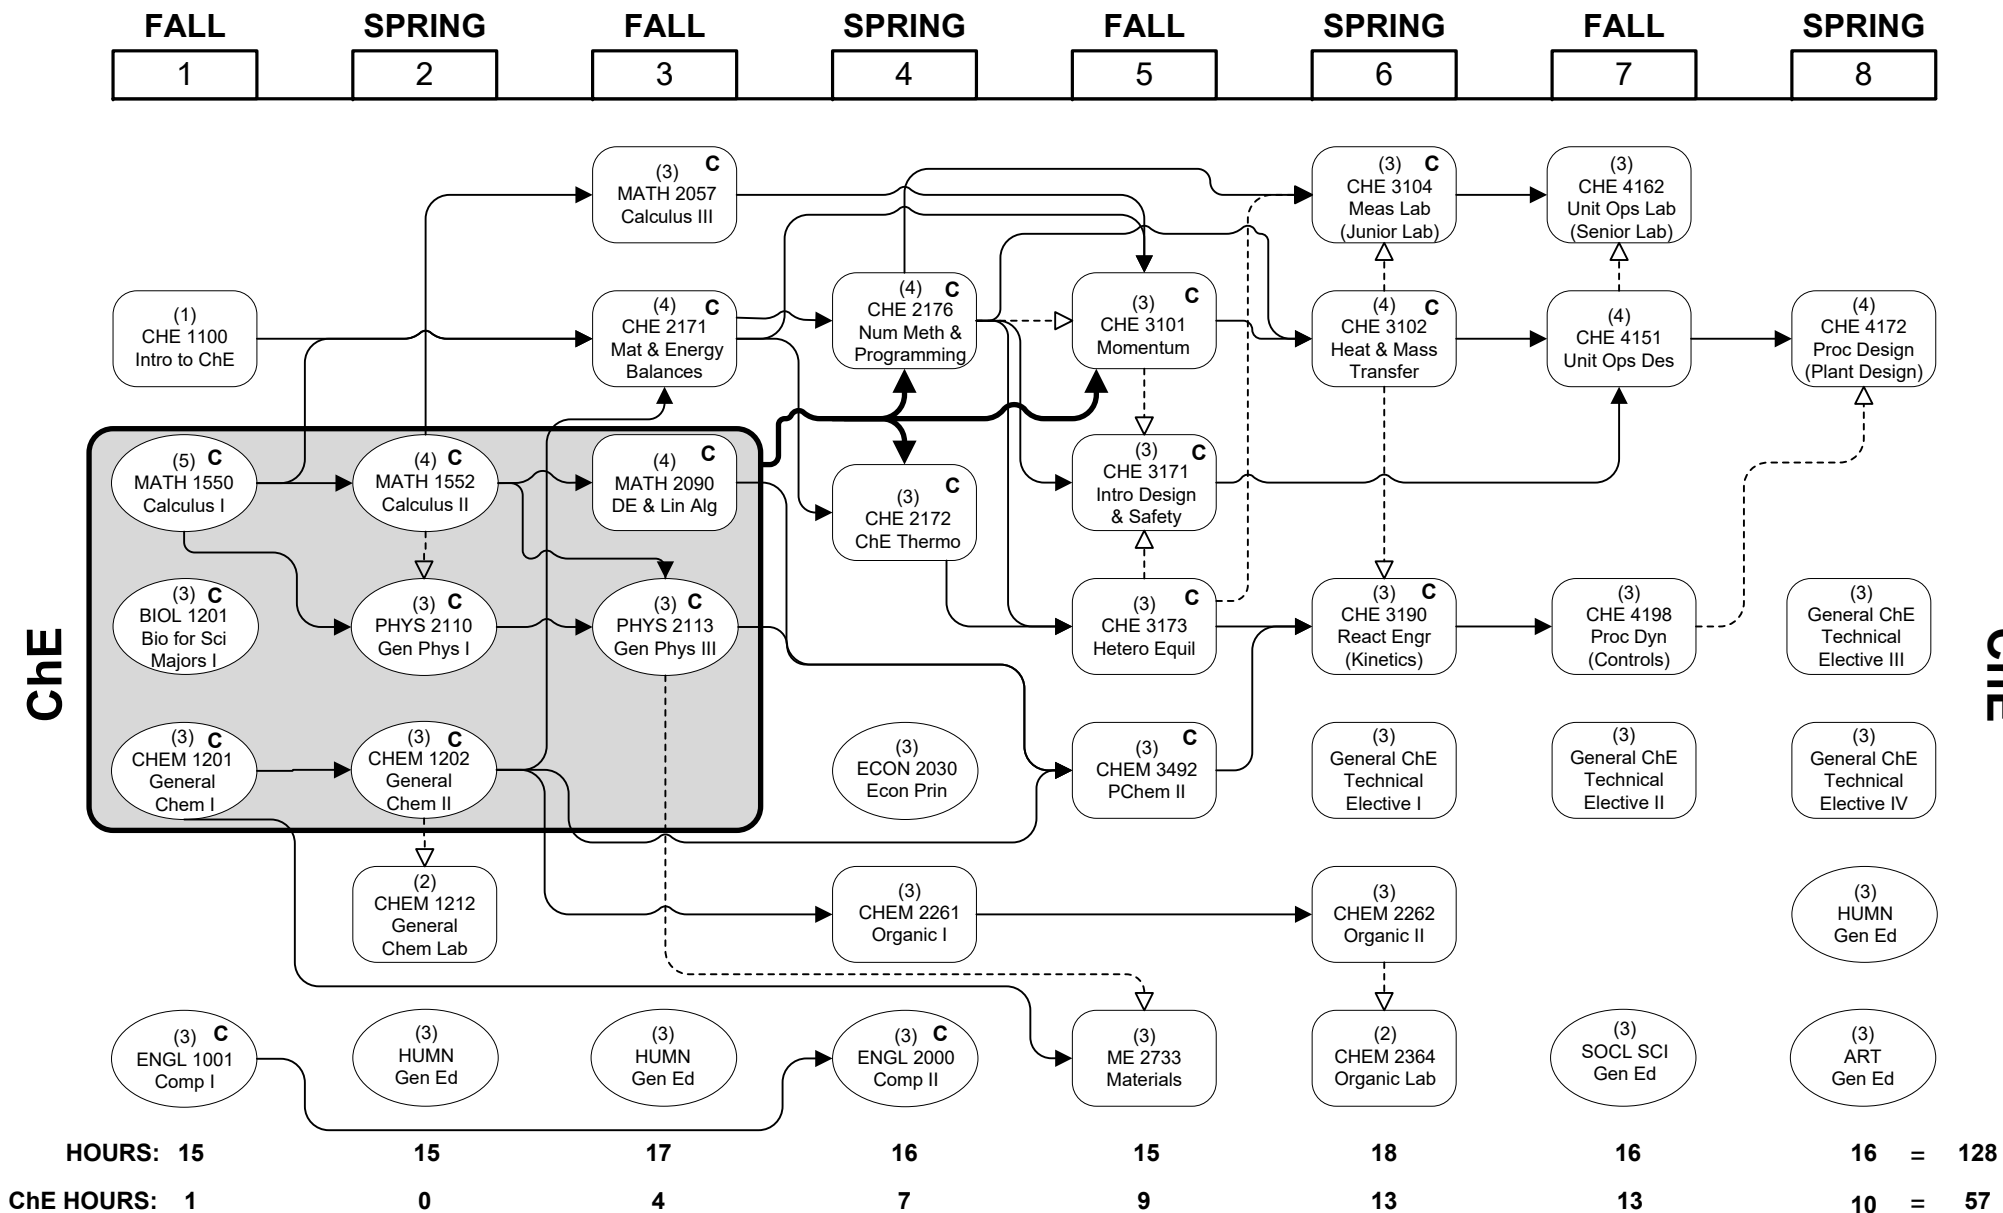

TOTAL HOURS = 128

ChE Flowchart

FLOWCHART LEGEND

- Credit required
- - - - -> Credit or registration required

General Education - See 2023-2024 General Catalog

C Students must earn a "C" or better in these courses to earn a passing grade and before registering for any subsequent course that requires one or more as a prerequisite

A grade of "C" or better is required in BIOL 1201, CHEM 1201, CHEM 1202, MATH 1550, MATH 1552, MATH 2090, PHYS 2110, and PHYS 2113 prior to enrolling in CHE 2172, CHE 2176, or CHE 3101.